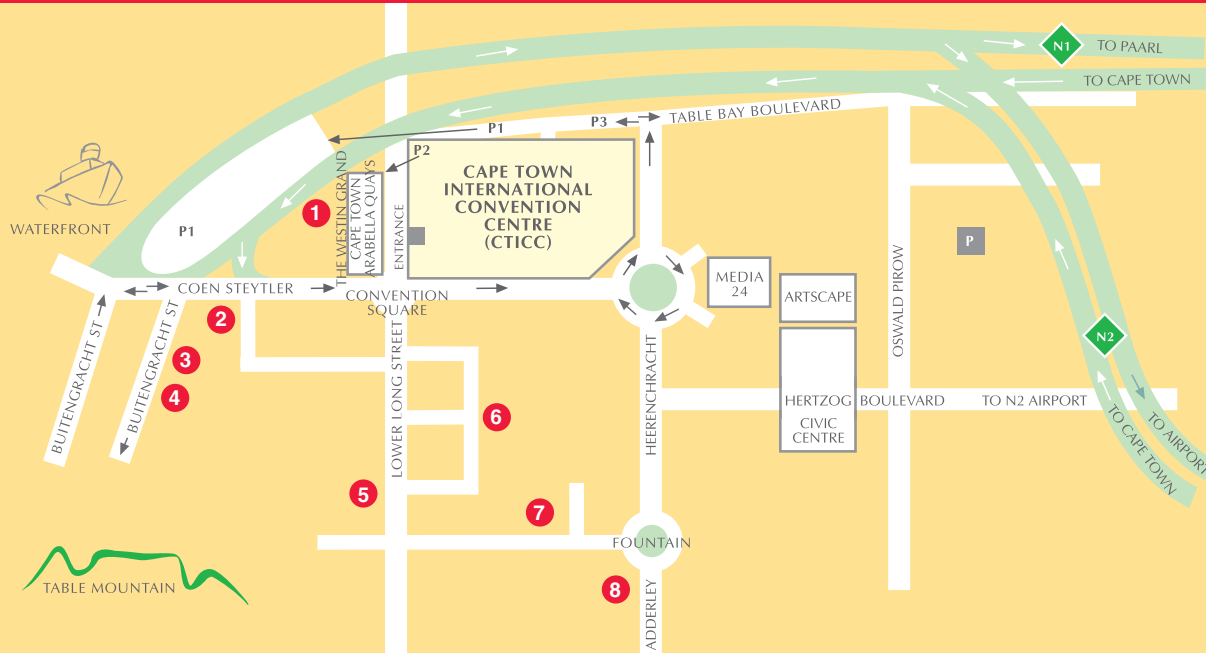

ICA 2010 ROAD MAP

Cape Town Afrique du Sud

- | | | | |
|---|---|---|--|
| 1 | THE WESTIN GRAND CAPE TOWN ARABELLA QUAYS HOTEL | 5 | URBAN HIP ICON APARTMENTS |
| 2 | SOUTHERN SUN THE CULLINAN HOTEL | 6 | URBAN HIP CIRCA ON THE SQUARE APARTMENTS |
| 3 | SOUTHERN SUN THE WATERFRONT HOTEL | 7 | HOLLOW ON THE SQUARE HOTEL |
| 4 | PROTEA NORTH WHARF HOTE | 8 | FOUNTAIN HOTEL |